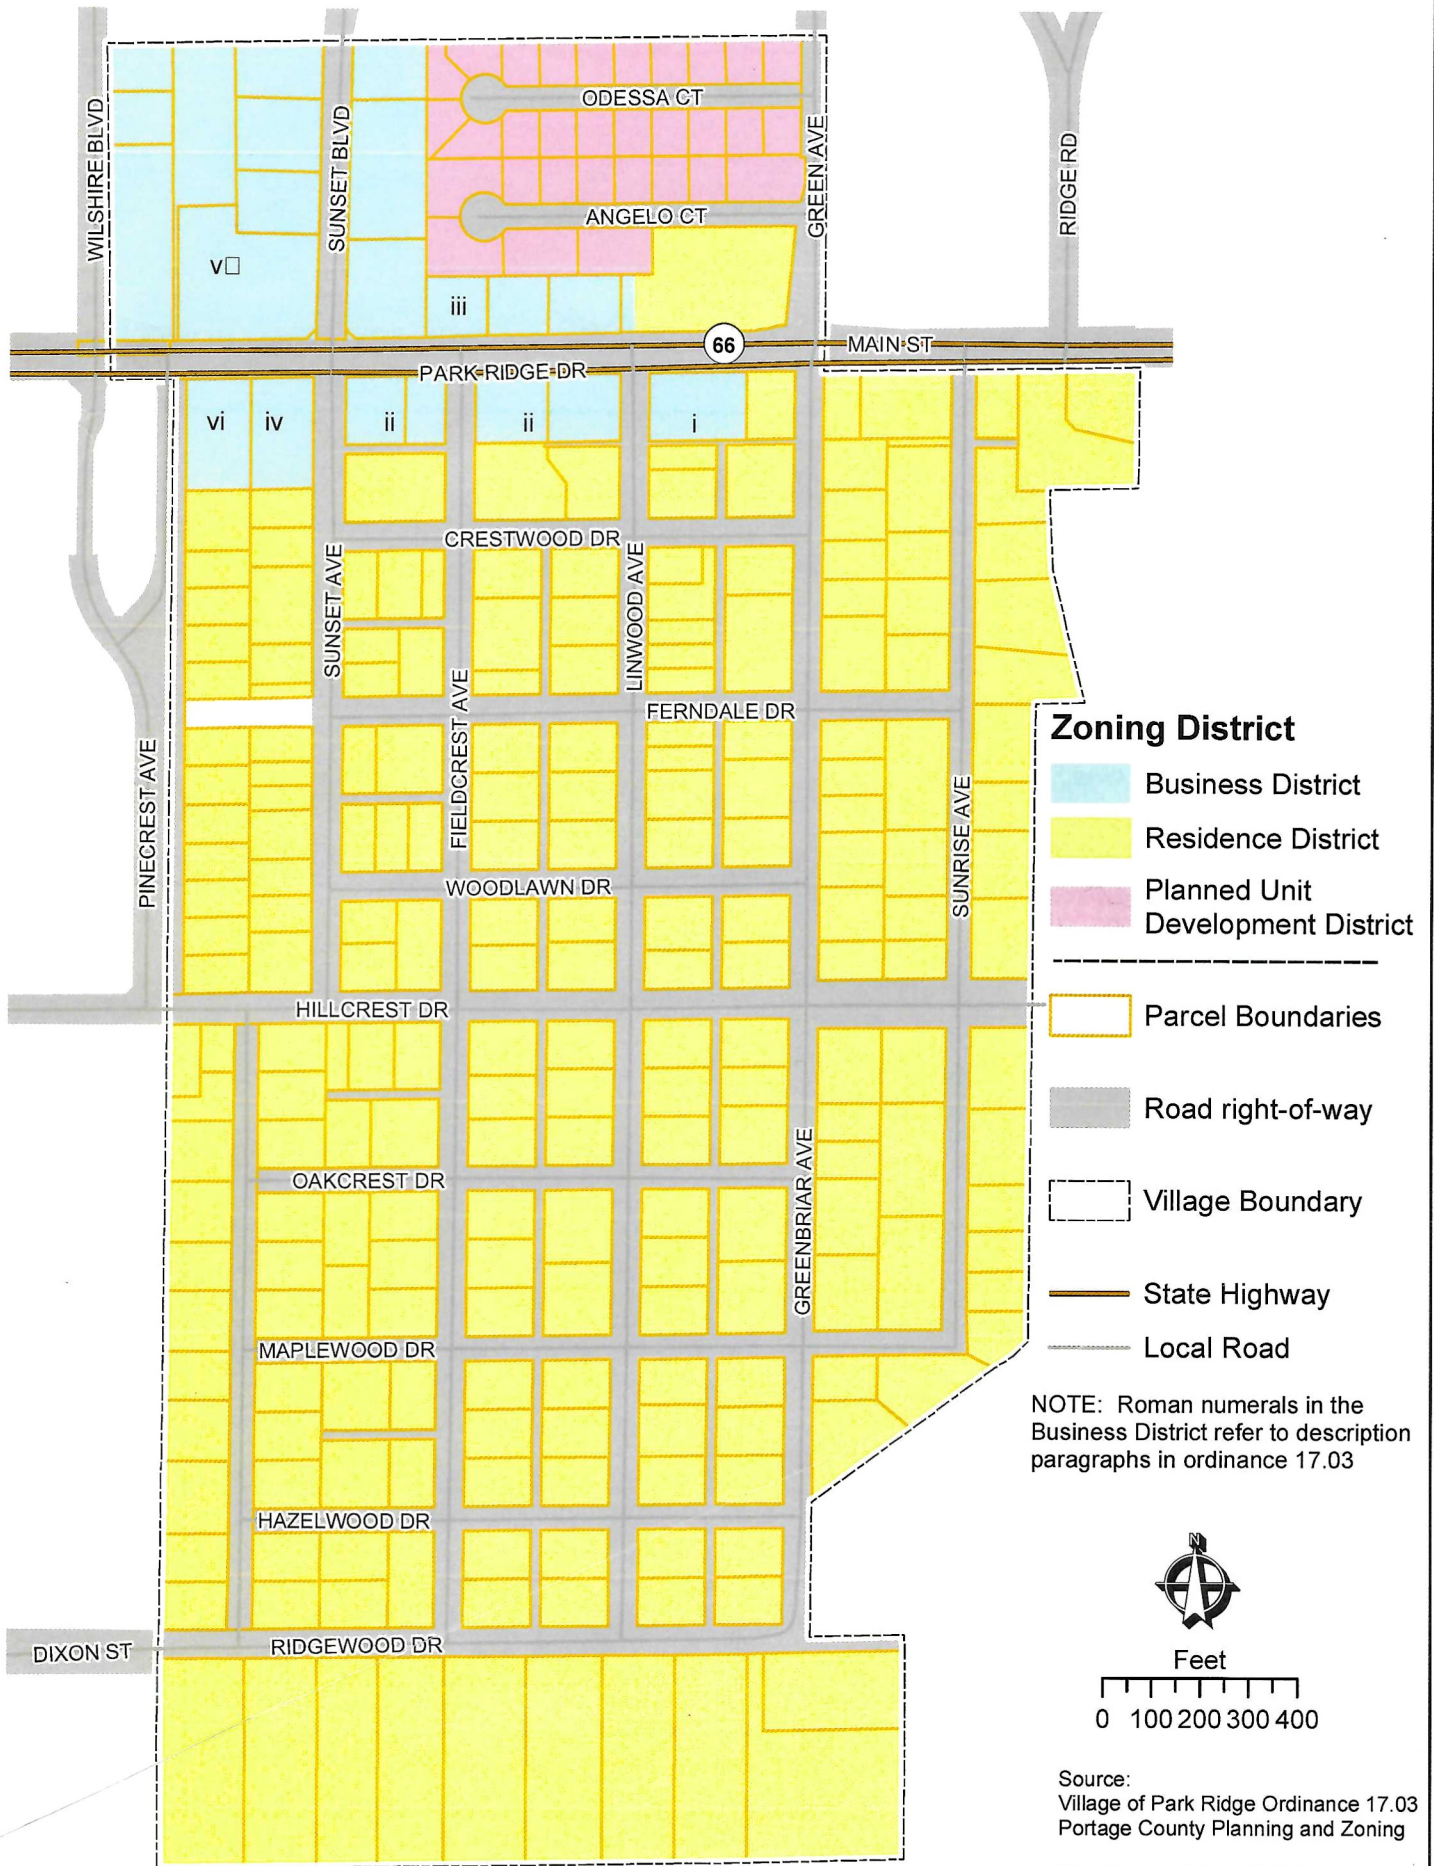

# Village of Park Ridge Zoning Map

WILSHIRE BLVD

SUNSET BLVD

ODESSA CT

ANGELO CT

GREEN AVE

RIDGE RD

66

MAIN ST

PARK RIDGE DR

vi

iv

ii

ii

i

CRESTWOOD DR

SUNSET AVE

LINWOOD AVE

FERNDAL DR

WOODLAWN DR

SUNRISE AVE

PINECREST AVE

HILLCREST DR

OAKCREST DR

MAPLEWOOD DR

HAZELWOOD DR

GREENBRIAR AVE

DIXON ST

RIDGEWOOD DR